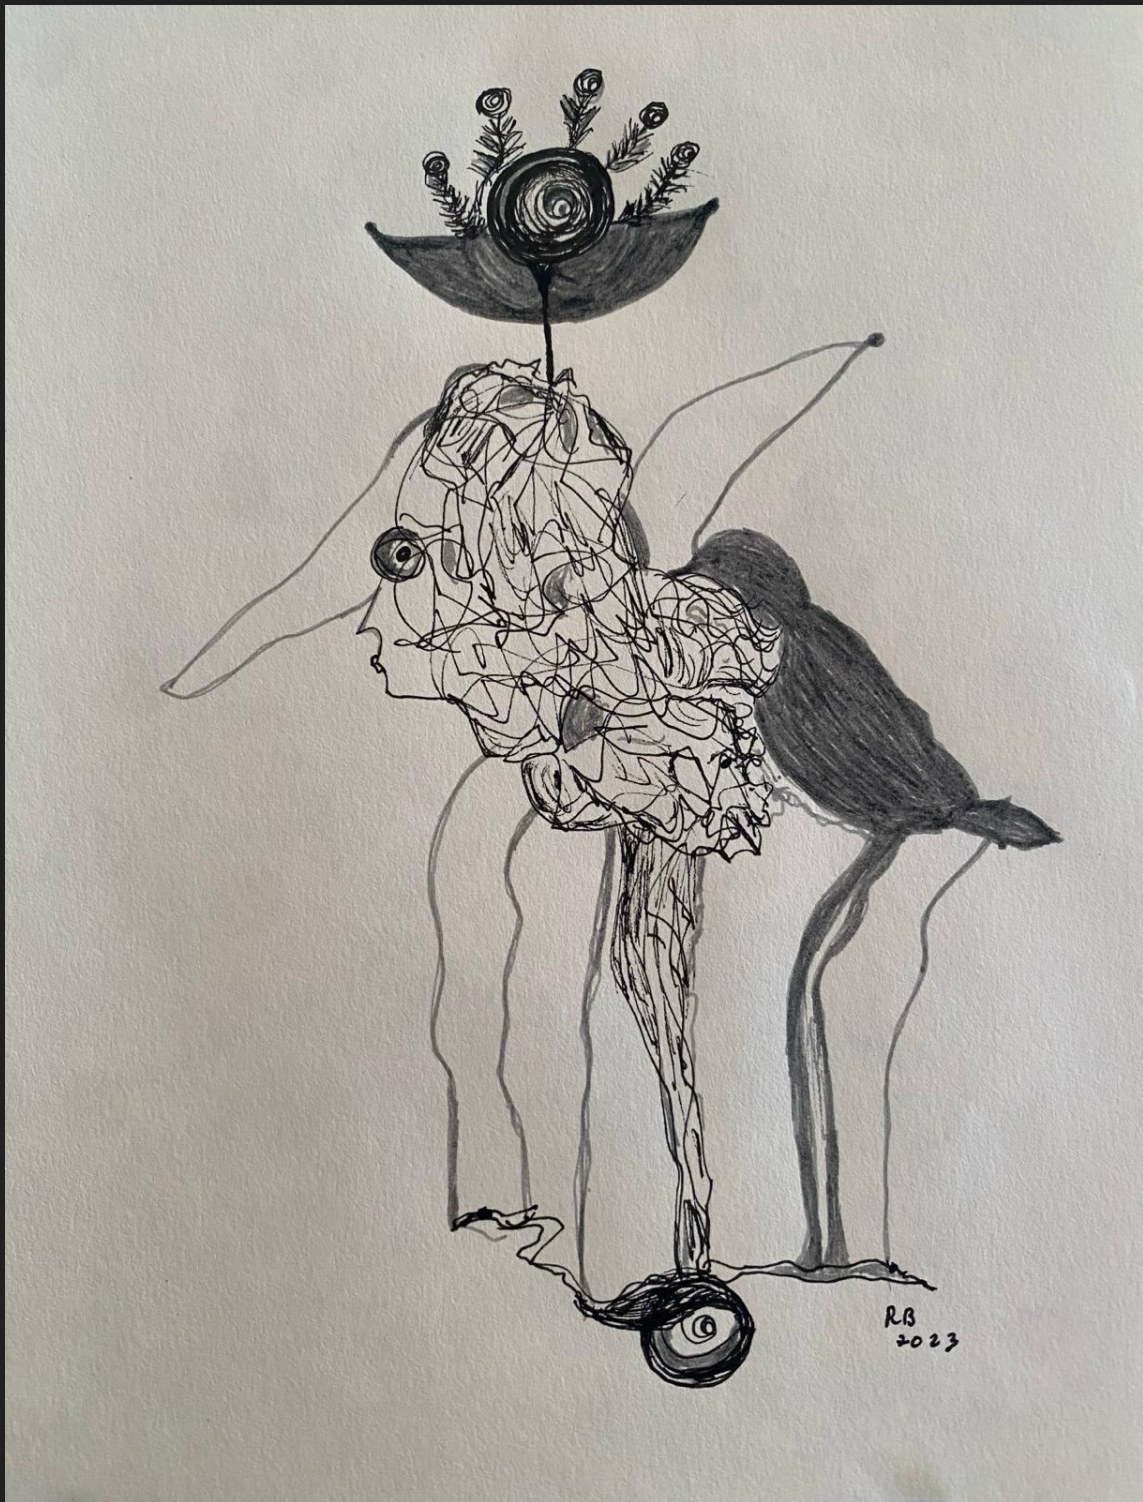

Rosario Barbosa

Fussy line

Técnica: Archival ink in paper

15 x 21cm